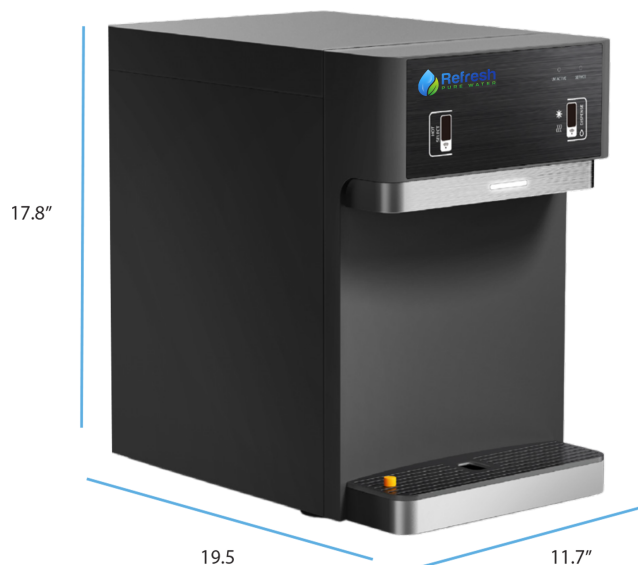

RPW9 Countertop

The RPW9CT unit is the absolute highest-quality premium purified water dispenser that utilizes a 5-stage water purification process which produces the purest, cleanest hot and cold water. Our units use silver ions in the resin and stainless steel reservoirs to inhibit bacterial and viral growth.

RPW9CT Features:

- Touchless sensor operation
- Innovative design and technology
- Stainless steel reservoirs
- State-of-the-art purification
- Built-in leak detection system
- Fits on most standard countertops

Capacity: Cold water 1 gallon/Hot water .5 gallon
Dispense Height: 10.7"

CALL TO SCHEDULE A FREE TRIAL

888.669.1685

support@refreshpurewater.com

refreshpurewater.com